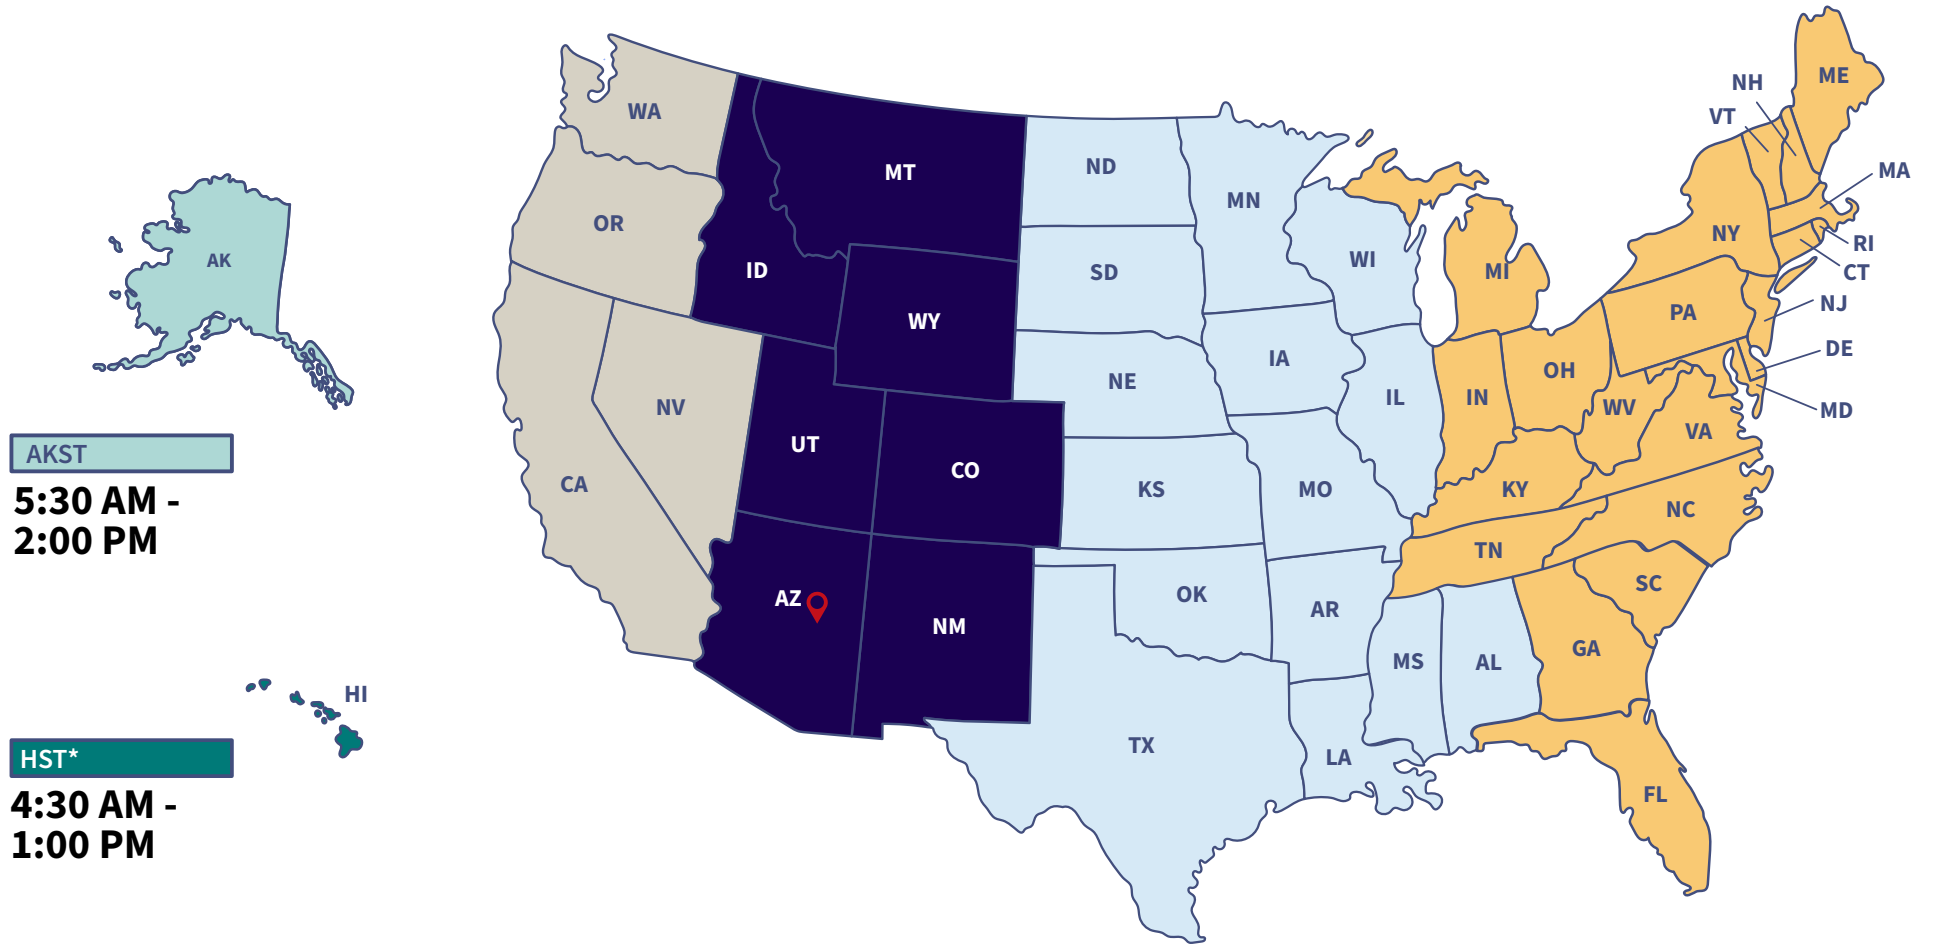

**MDT\*\***

**8:30 AM - 5:00 PM**

**CDT**

**9:30 AM - 6:00 PM**

**EDT**

**10:30 AM - 7:00 PM**

\*Arizona (MST) and Hawaii (HST) do not observe Daylight Saving Time and stay on Standard Time. \*\*MDT only exists in the summer.

**AKST**

**5:30 AM - 2:00 PM**

**HST\***

**4:30 AM - 1:00 PM**

**PST**

**6:30 AM - 3:00 PM**

**MST\***

**7:30 AM - 4:00 PM**

**CST**

**8:30 AM - 5:00 PM**

**EST**

**9:30 AM - 6:00 PM**

\*Arizona (MST) and Hawaii (HST) do not observe Daylight Saving Time and stay on Standard Time.

## SUMMER

MAR - NOV

DAYLIGHT TIME

Alaska (AKDT)	Hawaii (HST)*	Pacific (PDT)	Arizona (MST)*	Mountain (MDT)**	Central (CDT)	Eastern (EDT)
<b>6:30 AM - 3:00 PM</b>	<b>4:30 AM - 1:00 PM</b>	<b>7:30 AM - 4:00 PM</b>	<b>7:30 AM - 4:00 PM</b>	<b>8:30 AM - 5:00 PM</b>	<b>9:30 AM - 6:00 PM</b>	<b>10:30 AM - 7:00 PM</b>